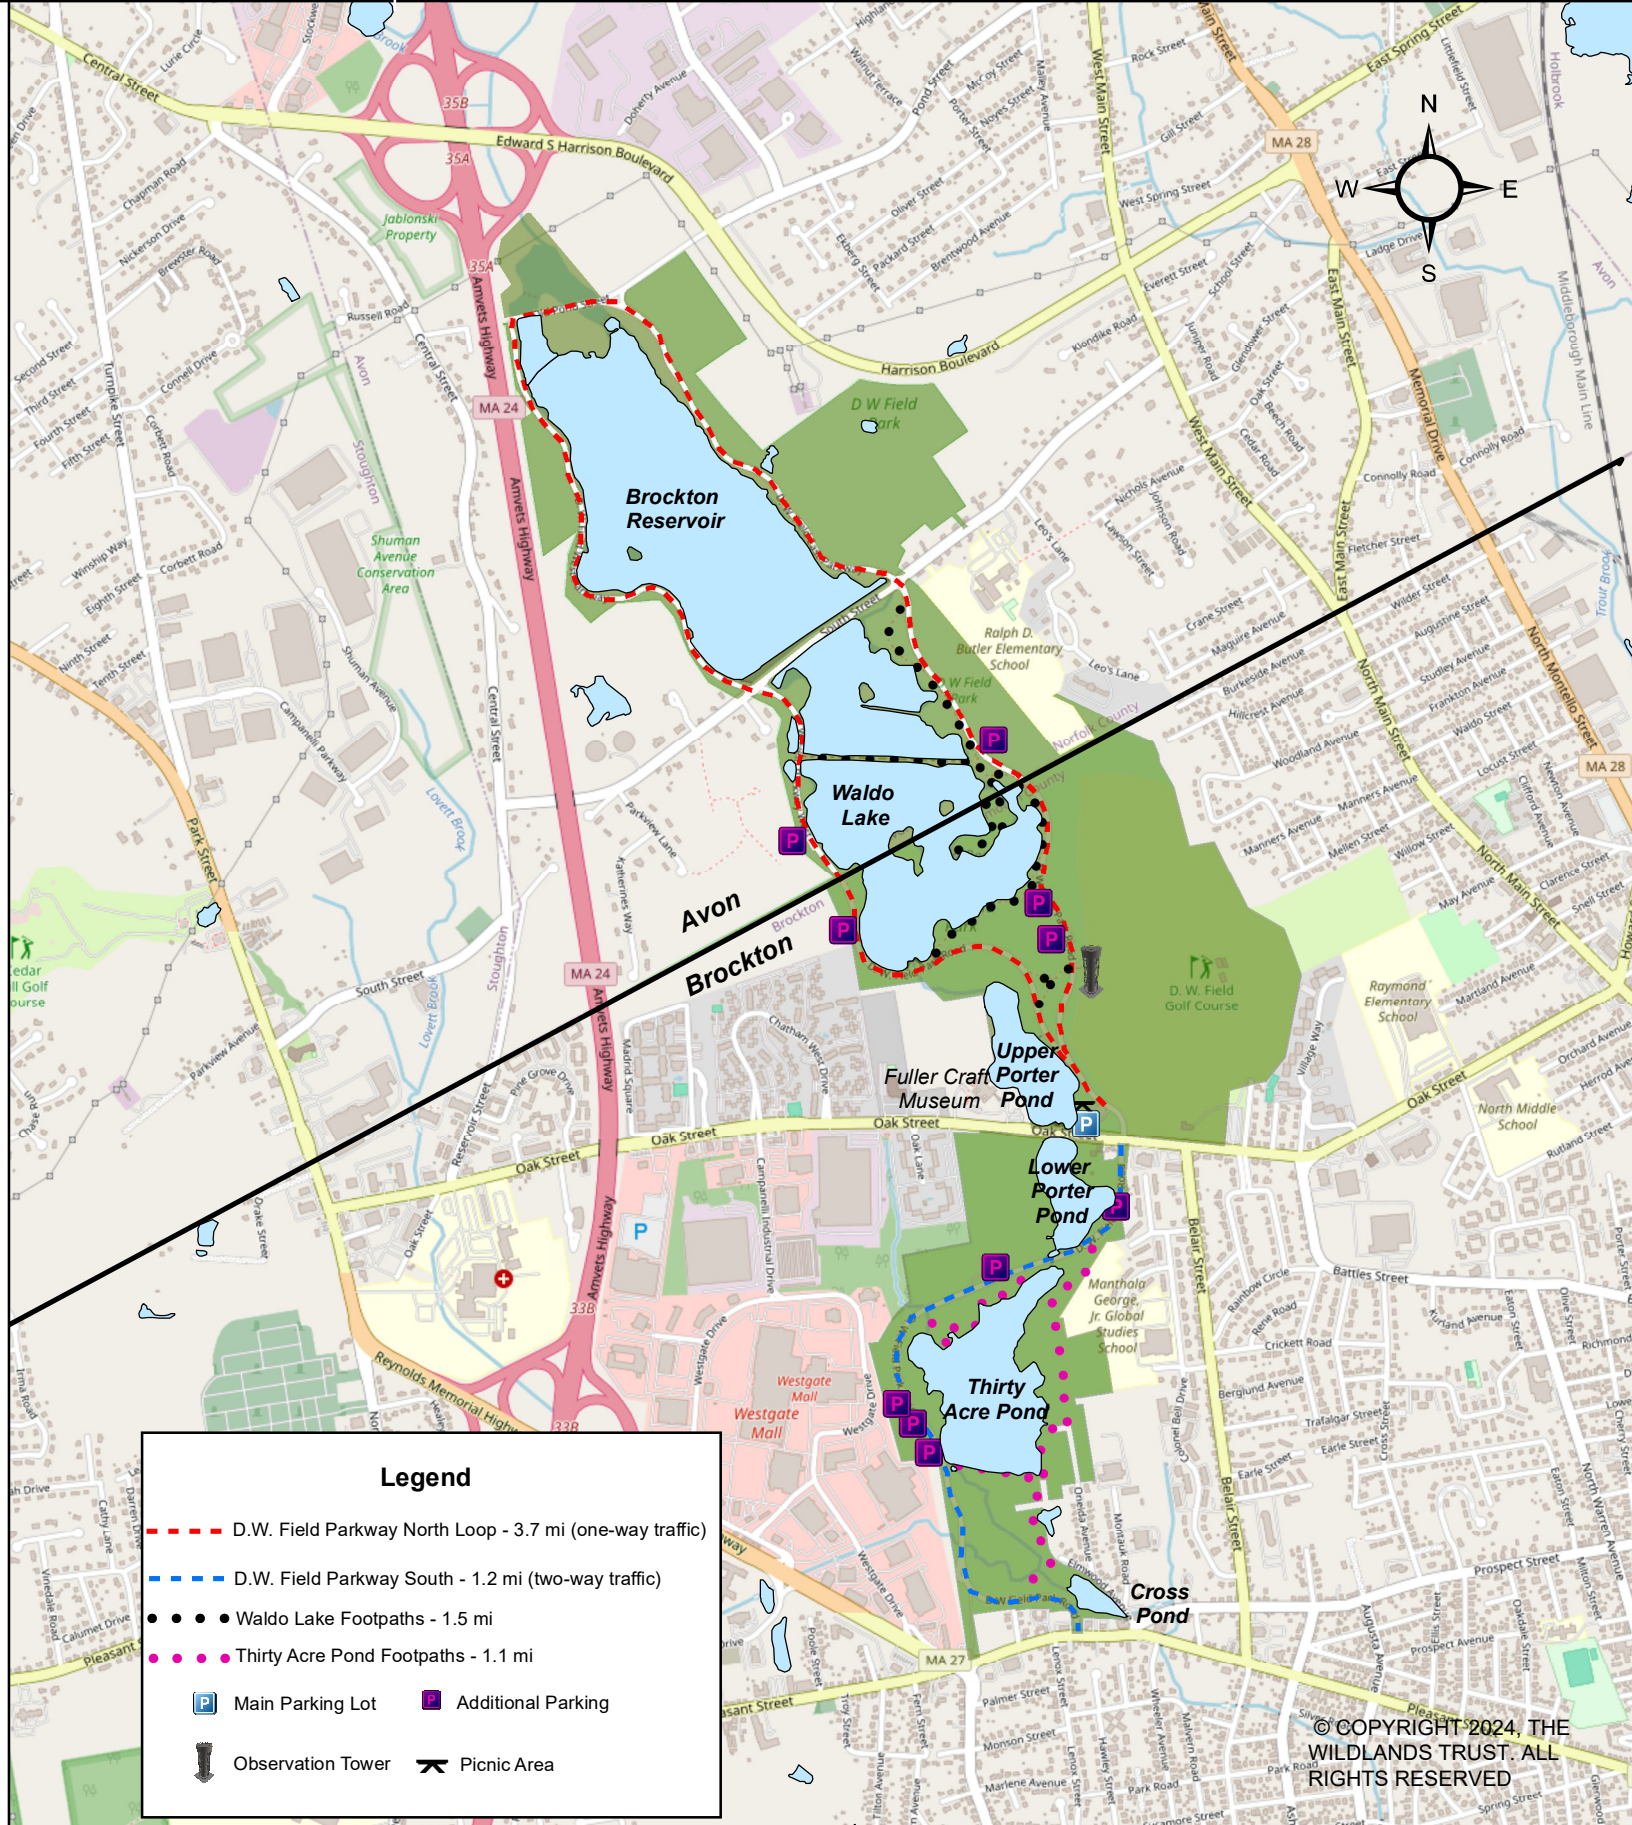

D.W. Field Park

Brockton, MA | 700 Acres

© COPYRIGHT 2024, THE WILDLANDS TRUST. ALL RIGHTS RESERVED

Map prepared by Wildlands Trust for the D.W. Field Park Initiative.